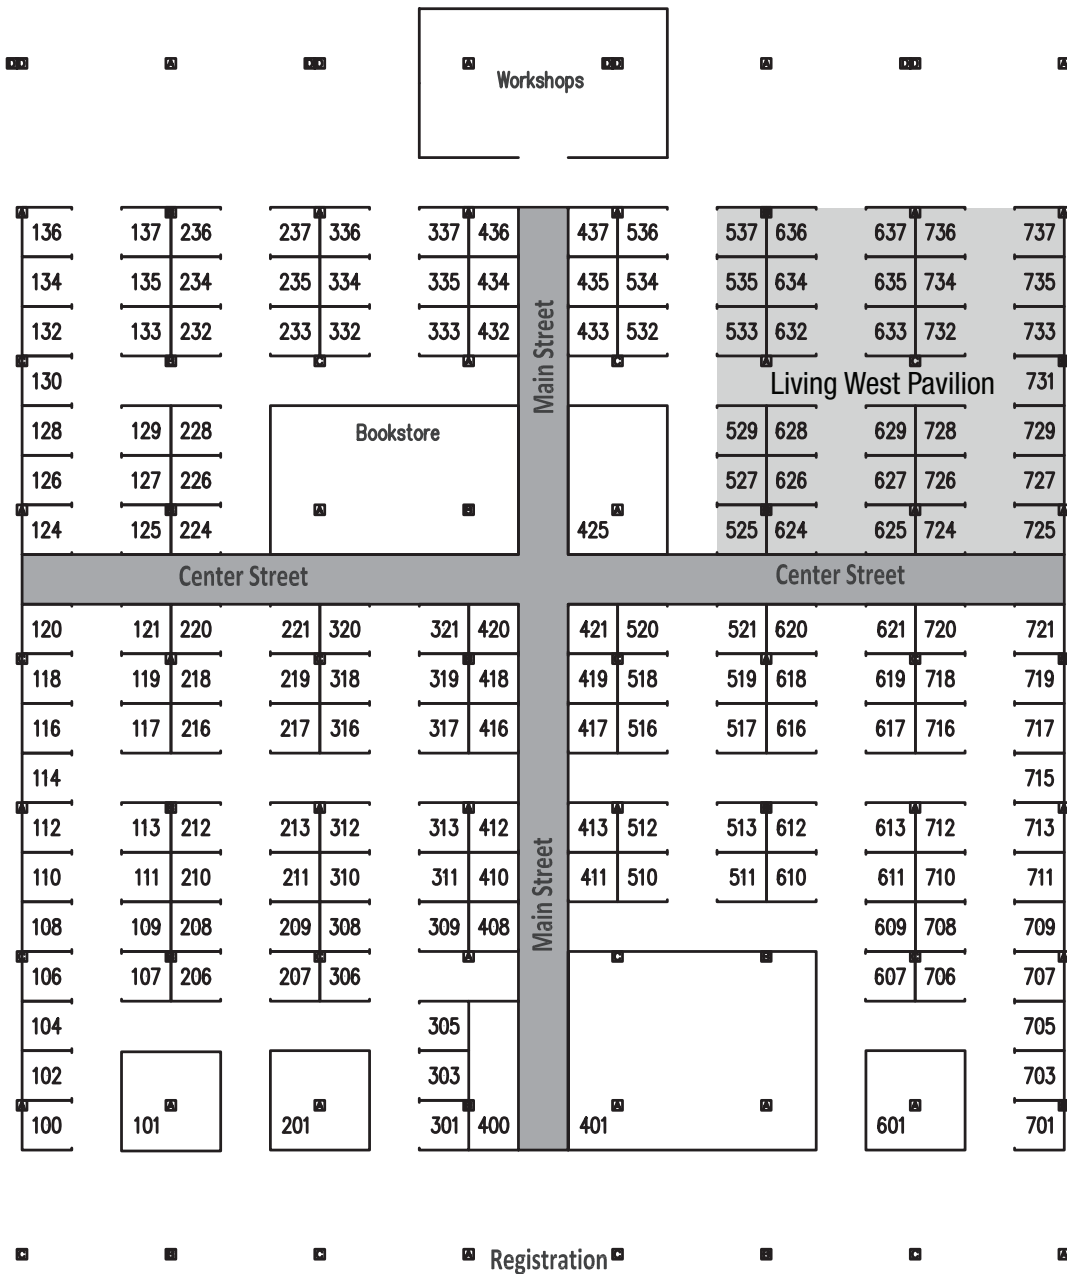

The
LOG & TIMBER
HOME SHOW
Dallas

SEPTEMBER 25-27, 2009
DALLAS CONVENTION CENTER
EXHIBIT HALL A
DALLAS, TEXAS

LEGEND
 ■ Electrical: Floor pockets
 Columns: None
 Ceiling Heights: 35'
 Roll-up Doors: 1 door, 18' 10" x 19' 6"
 Size of Hall: 100,000 square feet