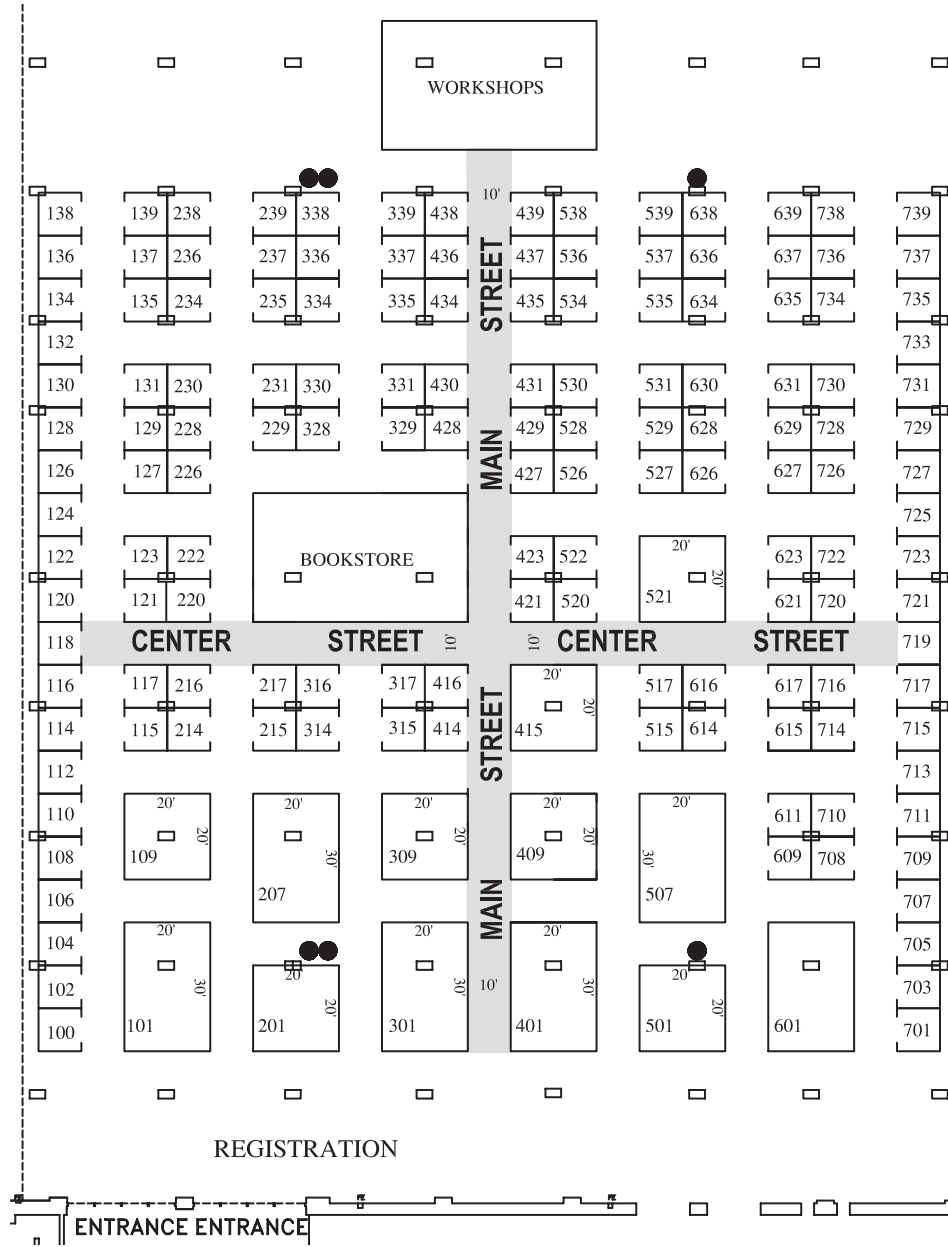

# The LOG & TIMBER HOME SHOW Tampa

NOVEMBER 20-22, 2009  
 TAMPA CONVENTION CENTER  
 EAST HALL  
 TAMPA, FLORIDA

**LEGEND**

- Electrical: Floor panels
- Columns: 4'
- Ceiling Heights: 30'
- Roll-up Doors: 1 Door, 21' x 30'
- Size of Hall: 100,000 square feet