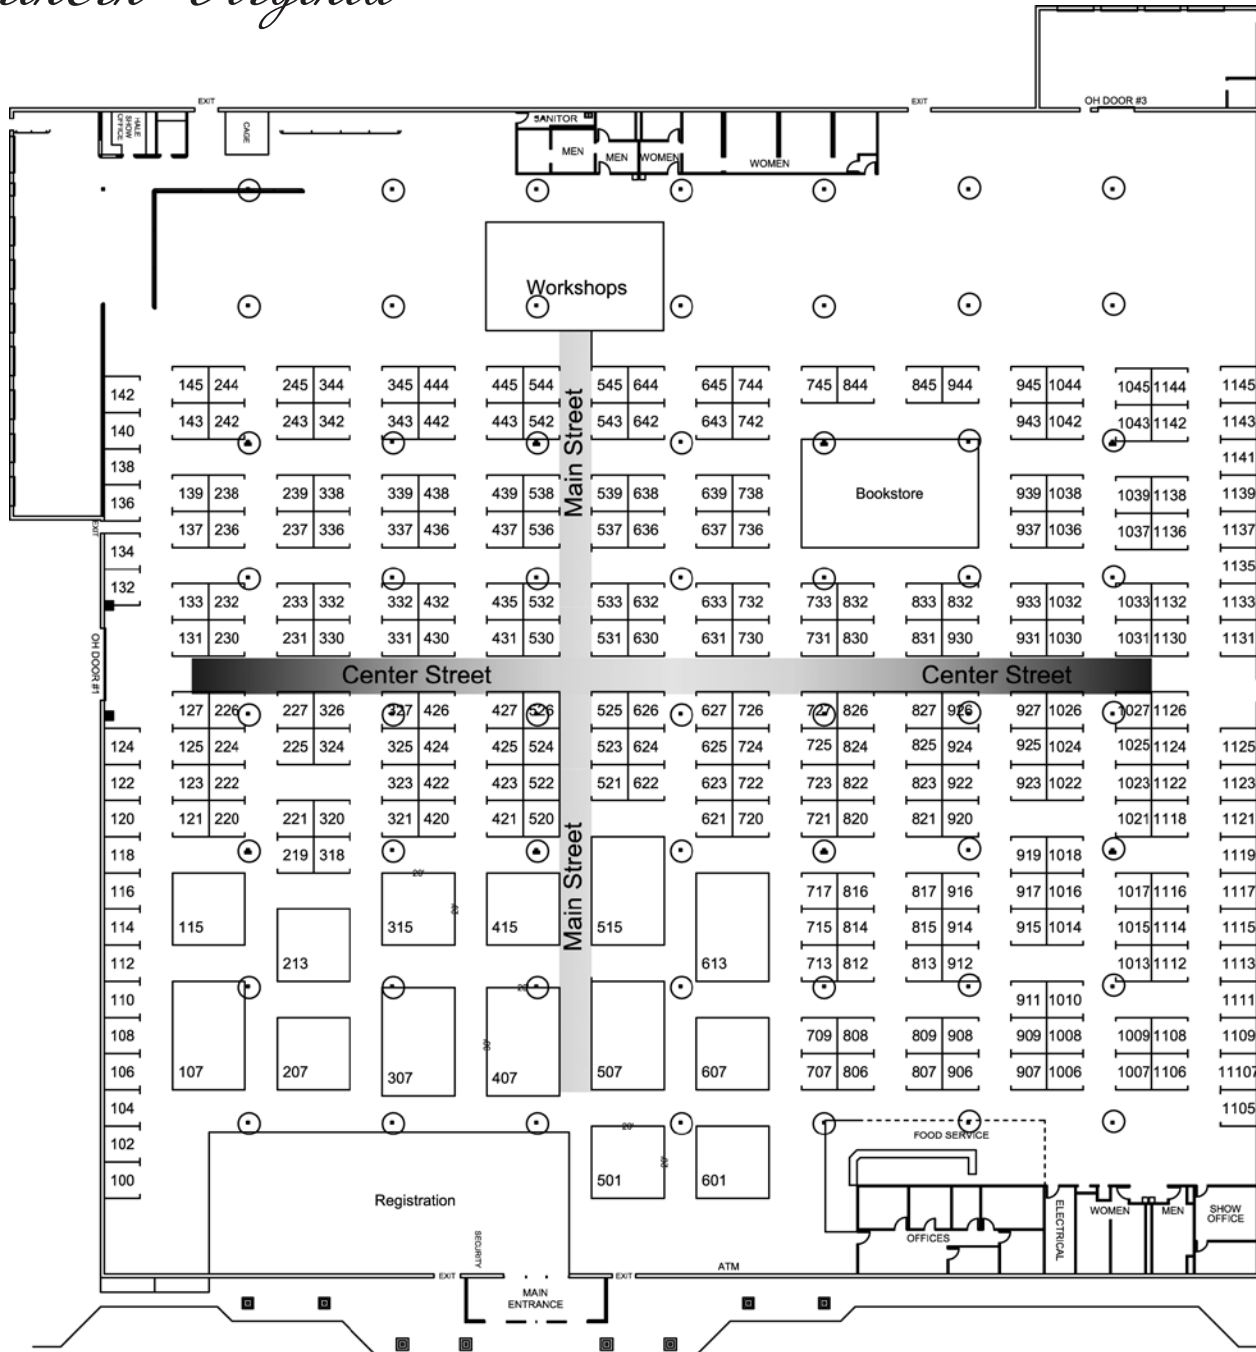

*The*  
**LOG & TIMBER**  
**HOME SHOW**  
*Northern Virginia*

OCTOBER 23-25, 2009  
 DULLES EXPO CENTER  
 SOUTH HALL  
 CHANTILLY, VIRGINIA

**LEGEND**

- Electrical: Off columns
- Columns: 8" x 8"
- Ceiling Heights: 24' (slopes)
- Roll-up Doors: 1 door, 17' x 20'
- Size of Hall: 100,000 square feet