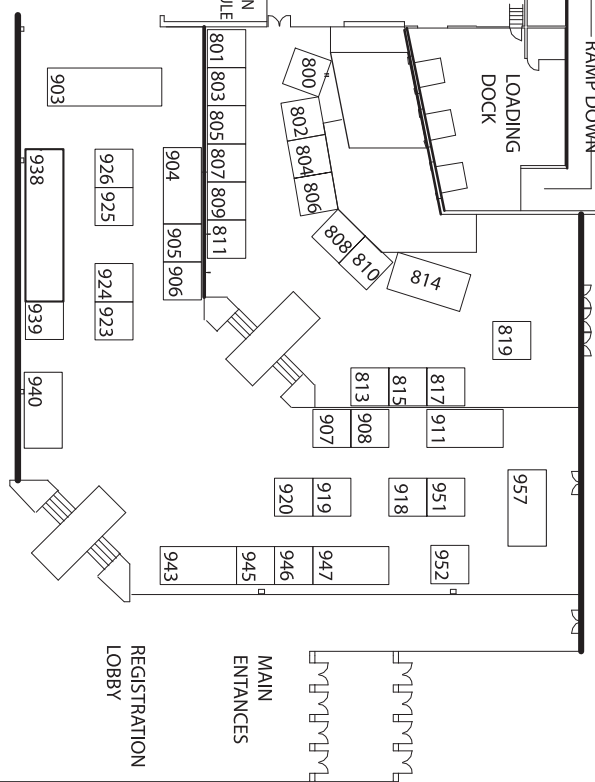

The Plaza

HOME BUYER PUBLICATIONS | 4125 LAFAYETTE CENTER DRIVE | SUITE 100 | CHANTILLY, VIRGINIA 20151
800.826.3893 | 703.222.9411 | FAX 703.222.3209 | WWW.LOGHOME.COM/SHOWS
JOHN KAUFFMAN, EXT. 2273 | MARGIE MADSEN, EXT. 2282 | ERIC GENTRY, EXT. 2297