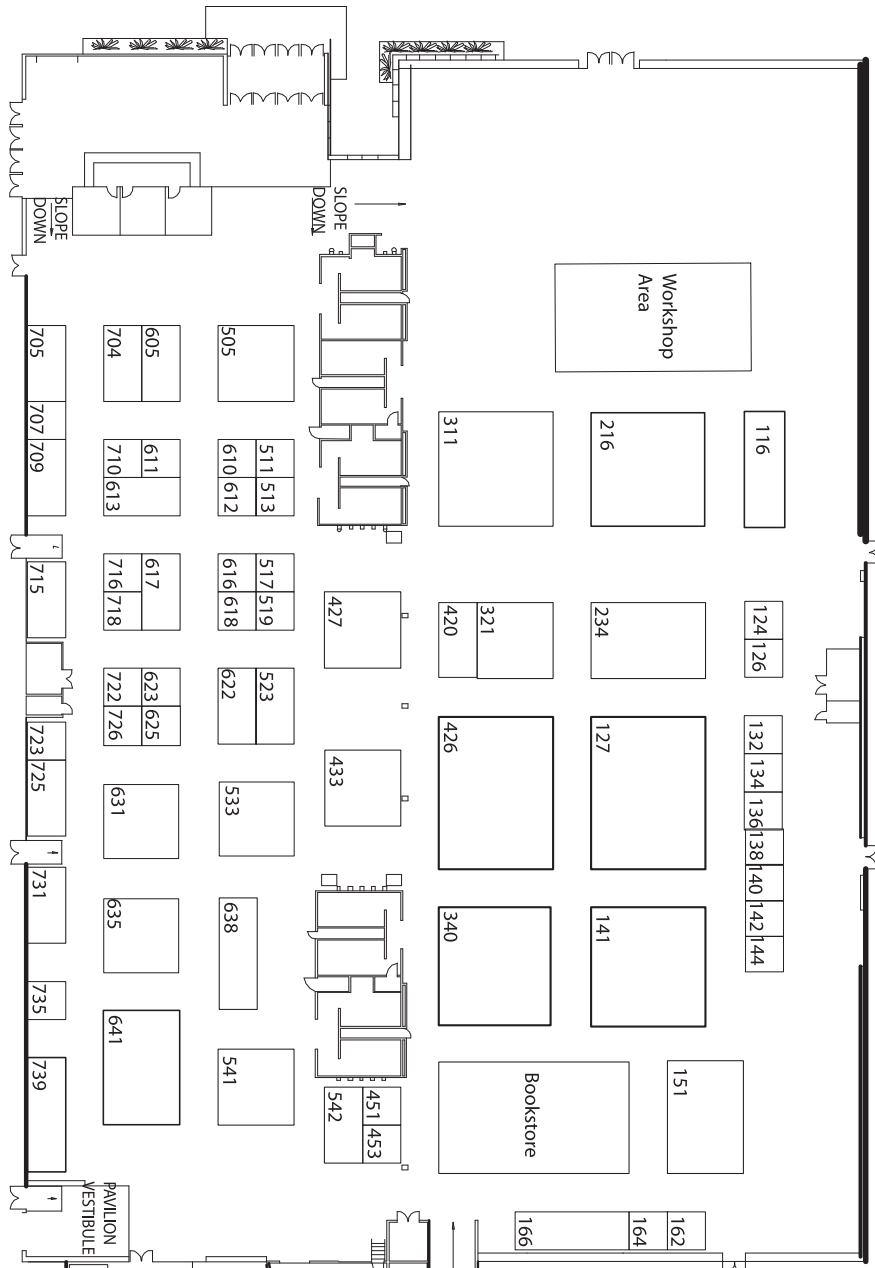

# The LOG & TIMBER HOME SHOW *Denver*

OCTOBER 2-4, 2009  
DENVER MERCHANDISE MART  
THE PLAZA & PAVILION  
DENVER, COLORADO

The Pavilion

**LEGEND**  
 Electrical: Dropped from ceiling in Pavilion; Pulled from walls in Plaza  
 Columns: (3) 11" x 16" columns in Pavilion; (11) 18" x 18" in Plaza  
 Ceiling Heights: 20' in Pavilion; 17'-21' in Plaza  
 Roll-up Doors: 2 doors, 12' x 14'  
 Size of Hall: 97,000 square feet